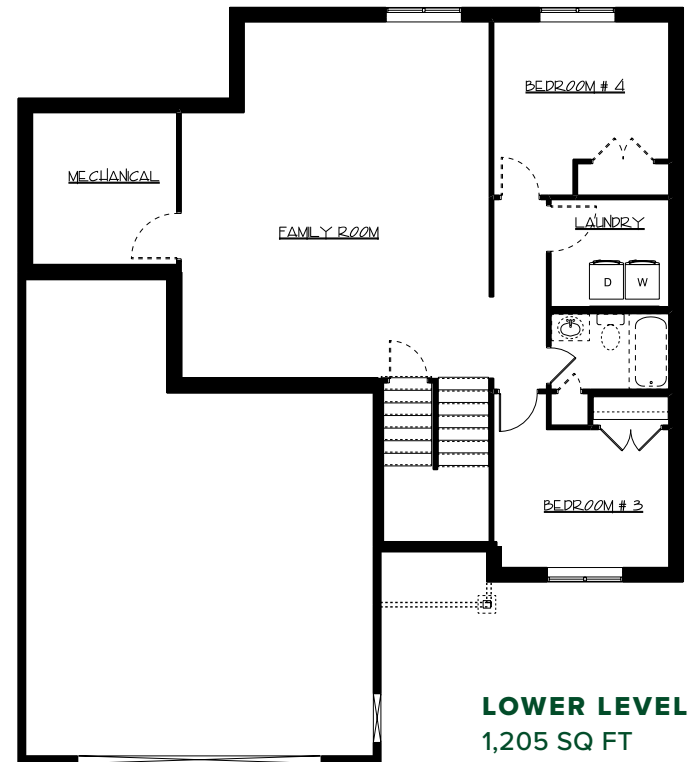

# MEADOWLARK

2 BEDROOMS  
2 BATHROOMS  
2 CAR GARAGE

With the landscaping package included, this home design is sure to turn heads. This 2 bed, 2 bath home uses all 1205sf of the main floor very efficiently. The open concept floor plan showcases vaulted ceilings and has a separate dining room that leads out onto a spacious deck, making the home comfortable for all. The optional basement can add 2 additional bedrooms, a bathroom, a family room, and a laundry room.