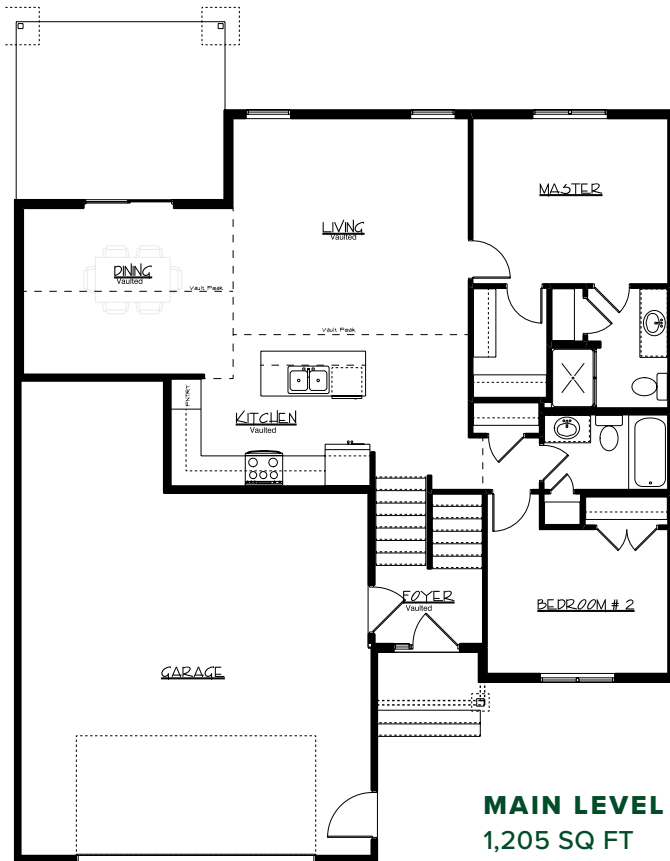

# MEADOWLARK

2 BEDROOMS  
2 BATHROOMS  
2 CAR GARAGE

With the landscaping package included, this home design is sure to turn heads. This 2 bed, 2 bath home uses all 1205sf of the main floor very efficiently. The open concept floor plan showcases vaulted ceilings and has a separate dining room that leads out onto a spacious deck, making the home comfortable for all. The optional basement can add 2 additional bedrooms, a bathroom, a family room, and a laundry room.